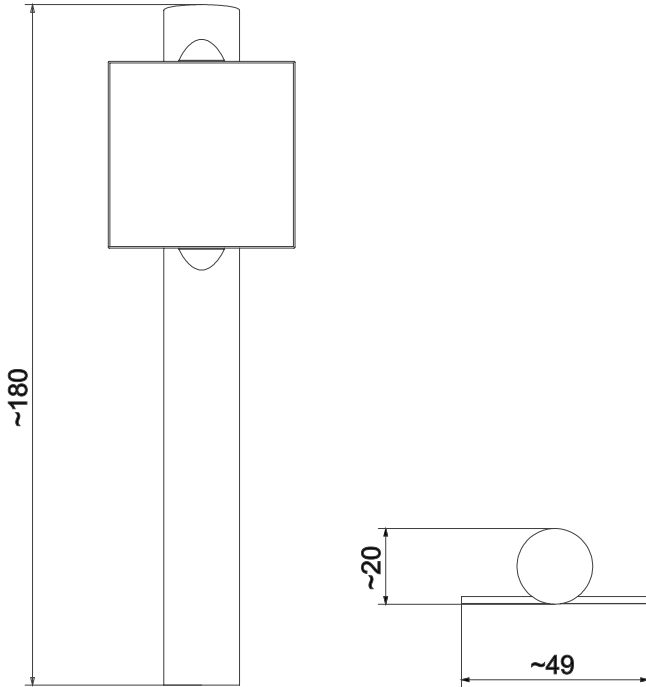

## Information about the product

Dimensions	ca. 49 x 20 cm
Overall height	ca. 180 cm
Availability of spare parts	Yes

According to EN 1176-1:2017-12 norm, the product requires applying a safety surface according to the product's free fall height.

## Functions

Socializing

SCALE 1:20

**Materials**

Natural robinia wood

Information board with printout on uv-resistant foil, glued to a hot dip galvanised metal sheet.